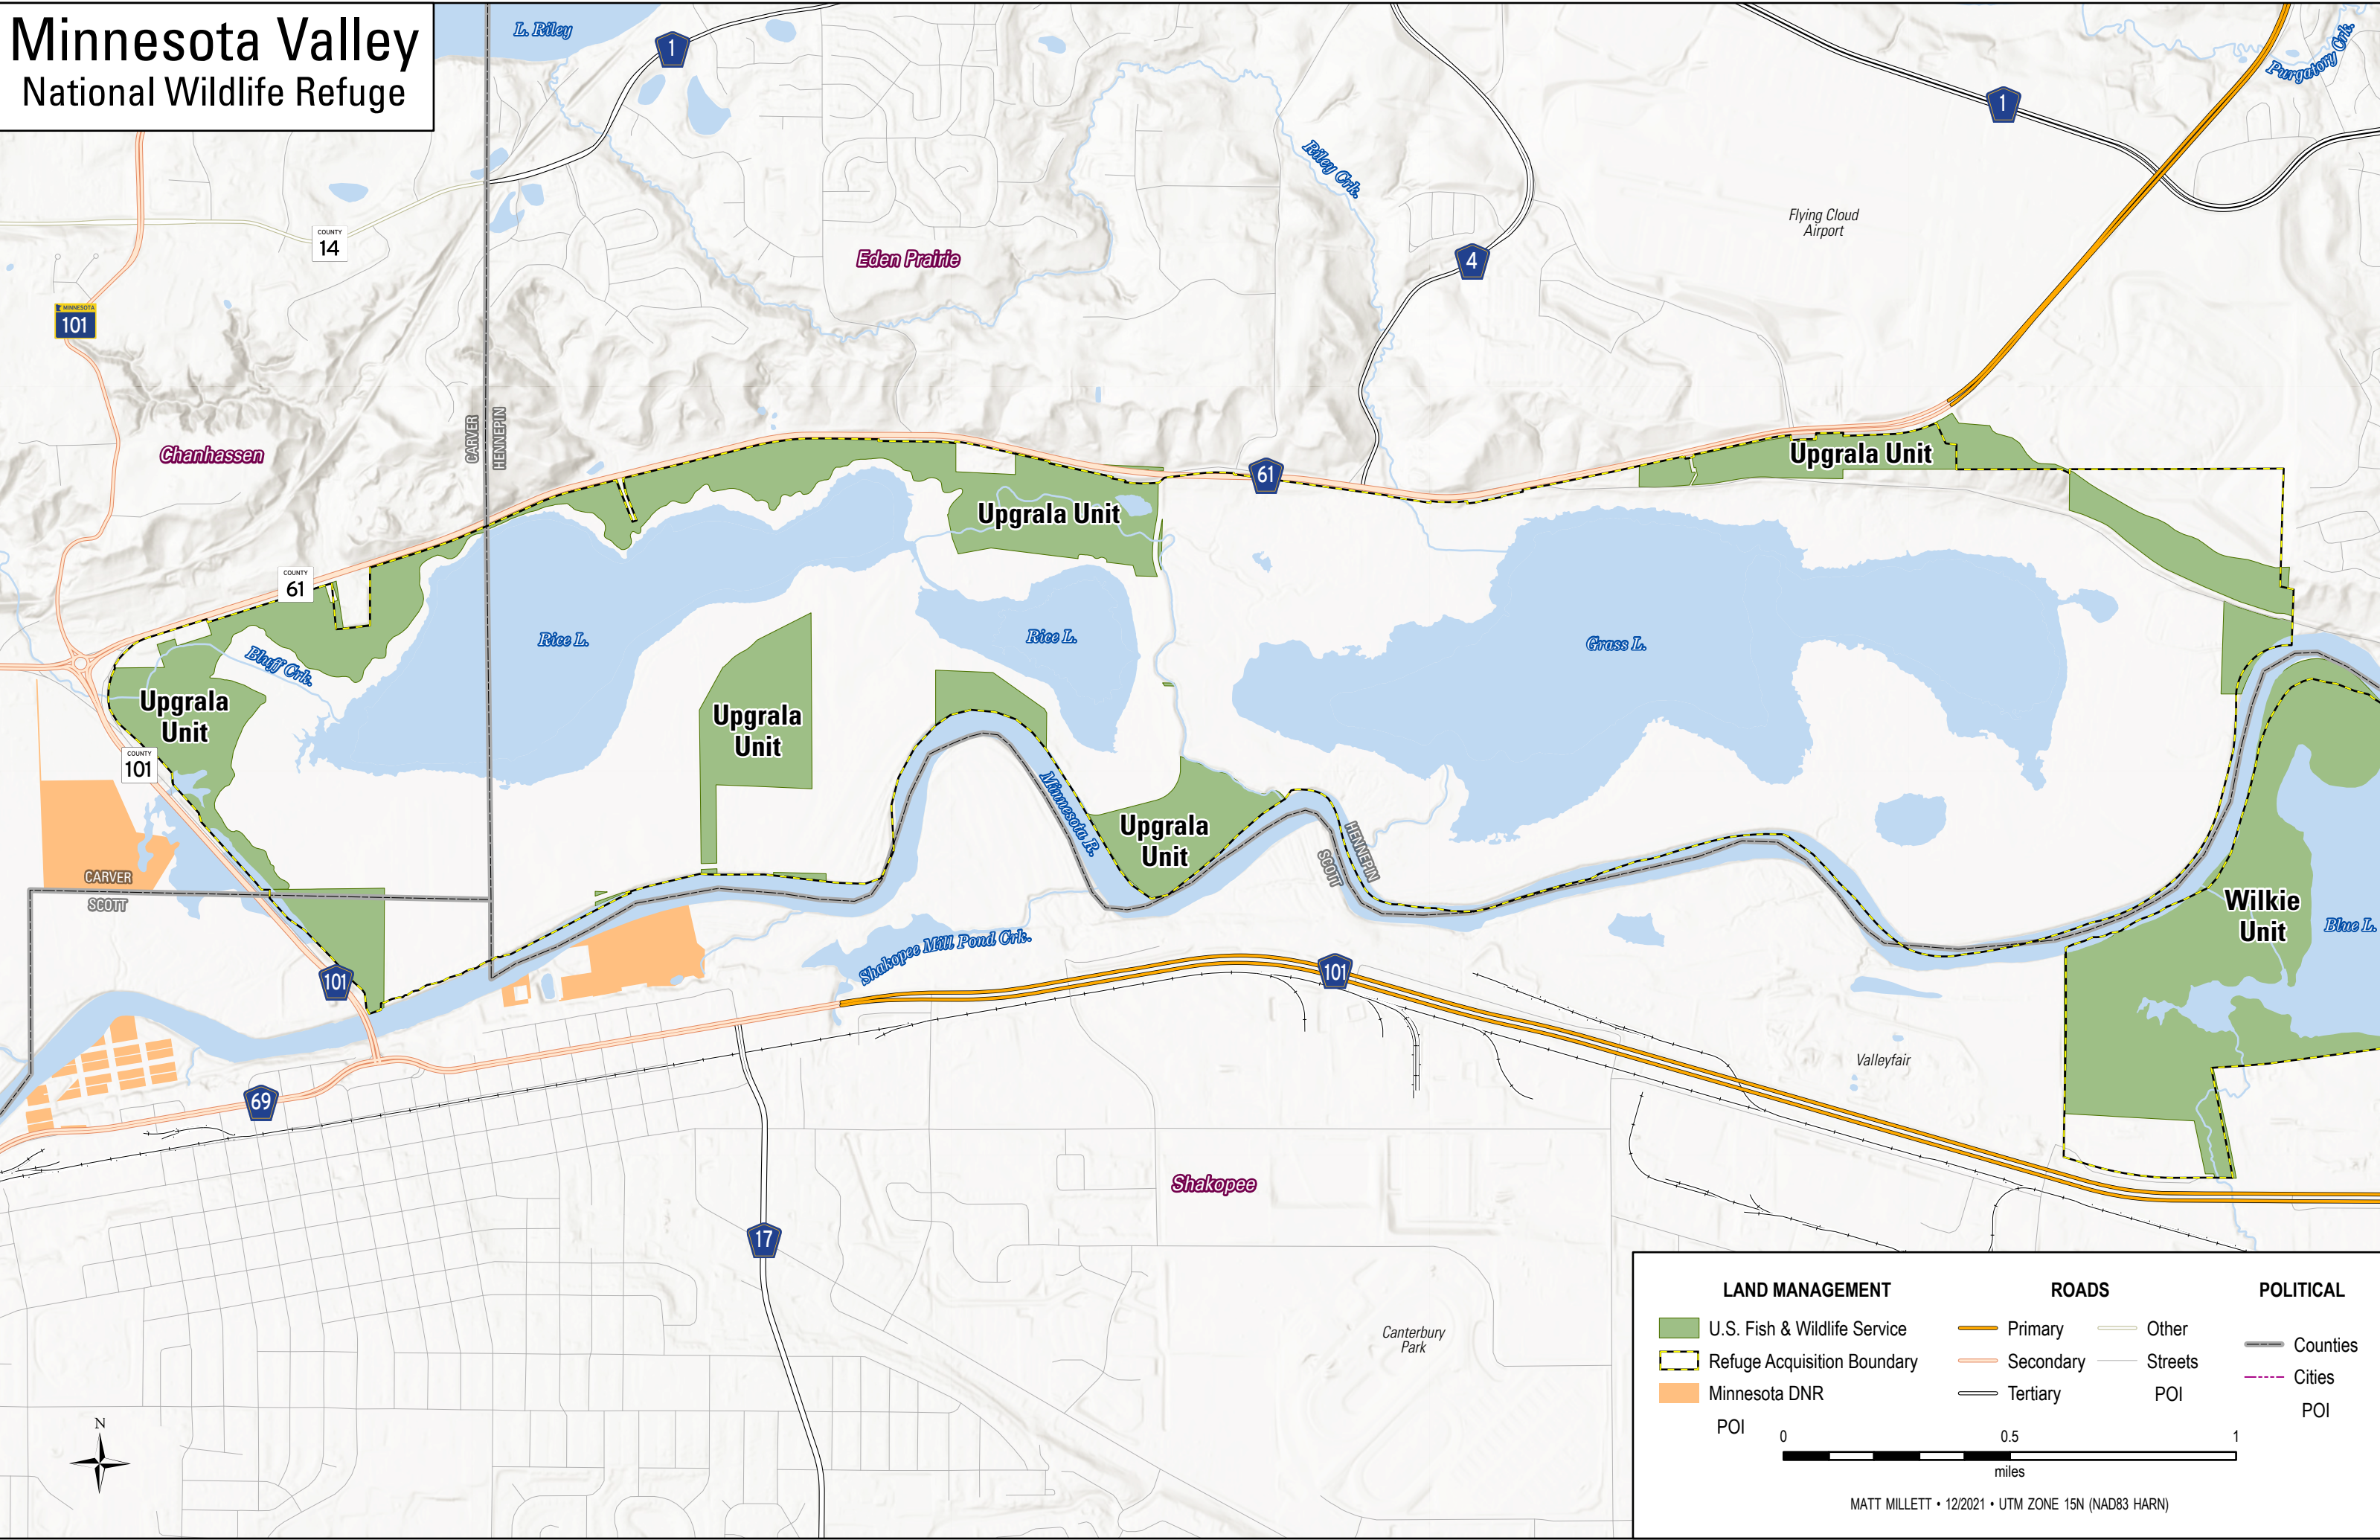

Minnesota Valley National Wildlife Refuge

LAND MANAGEMENT		ROADS		POLITICAL	
	U.S. Fish & Wildlife Service		Primary		Other
	Refuge Acquisition Boundary		Secondary		Streets
	Minnesota DNR		Tertiary		POI
	POI		POI		Counties
			POI		Cities
			POI		POI

0 0.5 1
miles

MATT MILLETT • 12/2021 • UTM ZONE 15N (NAD83 HARN)